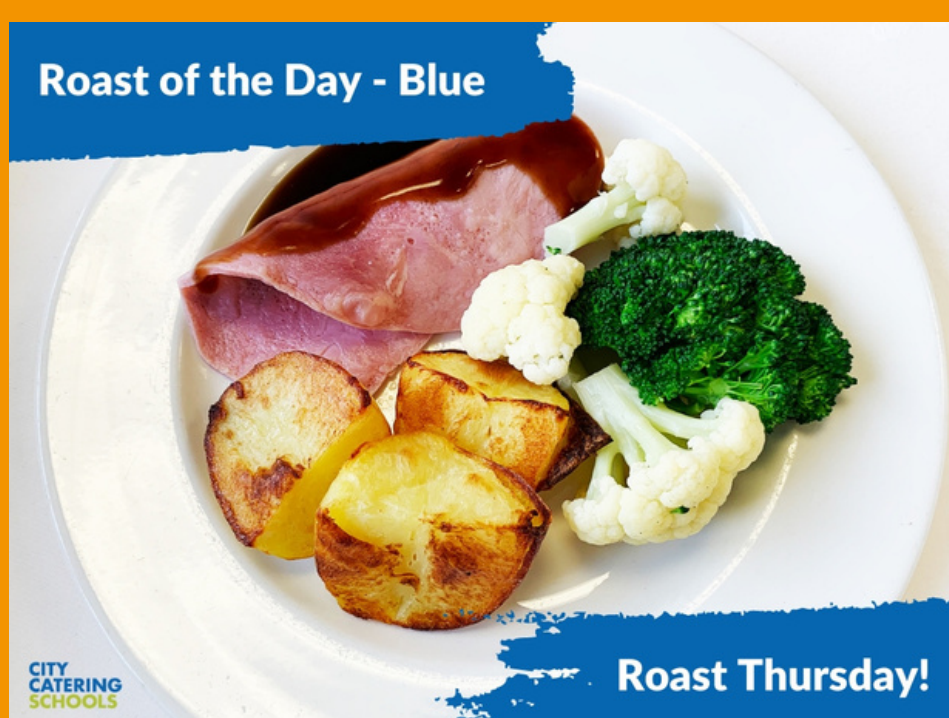

Week One

3 Choice Menu

Summer 2024
School Menu
Options!

Week Starting: 15th Apr | 6th May | 3rd Jun | 24th Jun | 15th Jul | 9th Sep | 30th Sep | 21st Oct

Monday

Tuesday

Wednesday

Thursday