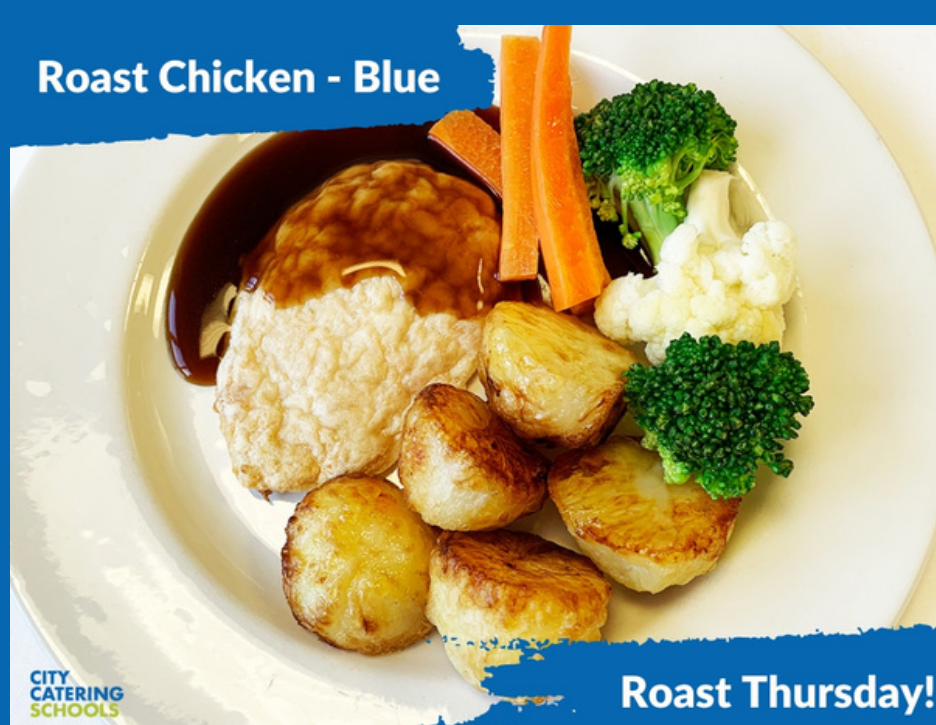

Week Three

Summer 2024
School Menu
Options!

3 Choice Menu

Week Starting: 29th Apr | 20th May | 17th Jun | 8th Jul | 2nd Sep | 23rd Sep | 14th Oct

Monday

Tuesday

Wednesday

Thursday

Friday