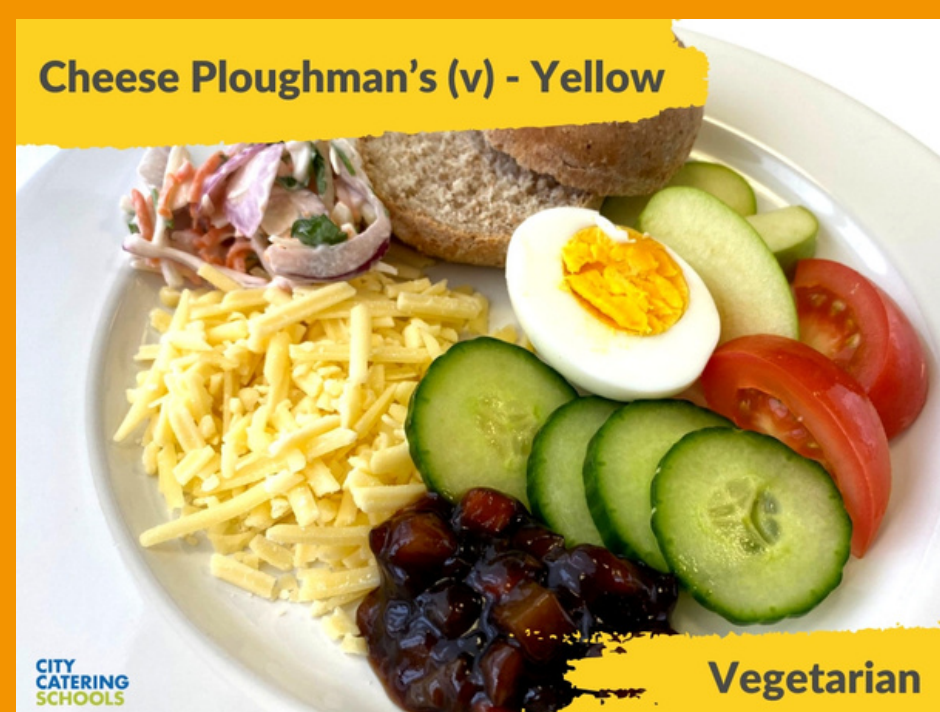

Week One

3 Choice Menu

Summer 2024
School Menu
Options!

Week Starting: 15th Apr | 6th May | 3rd Jun | 24th Jun | 15th Jul | 9th Sep | 30th Sep | 21st Oct

Monday

Tuesday

Wednesday

Thursday

Friday

Week Two

3 Choice Menu

Summer 2024
School Menu
Options!

Week Starting: 22nd Apr | 13th May | 10th Jun | 1st Jul | 22nd Jul | 16th Sep | 7th Oct

Monday

Tuesday

Wednesday

Thursday

Friday

Week Three

Summer 2024
School Menu
Options!

3 Choice Menu

Week Starting: 29th Apr | 20th May | 17th Jun | 8th Jul | 2nd Sep | 23rd Sep | 14th Oct

Monday

Tuesday