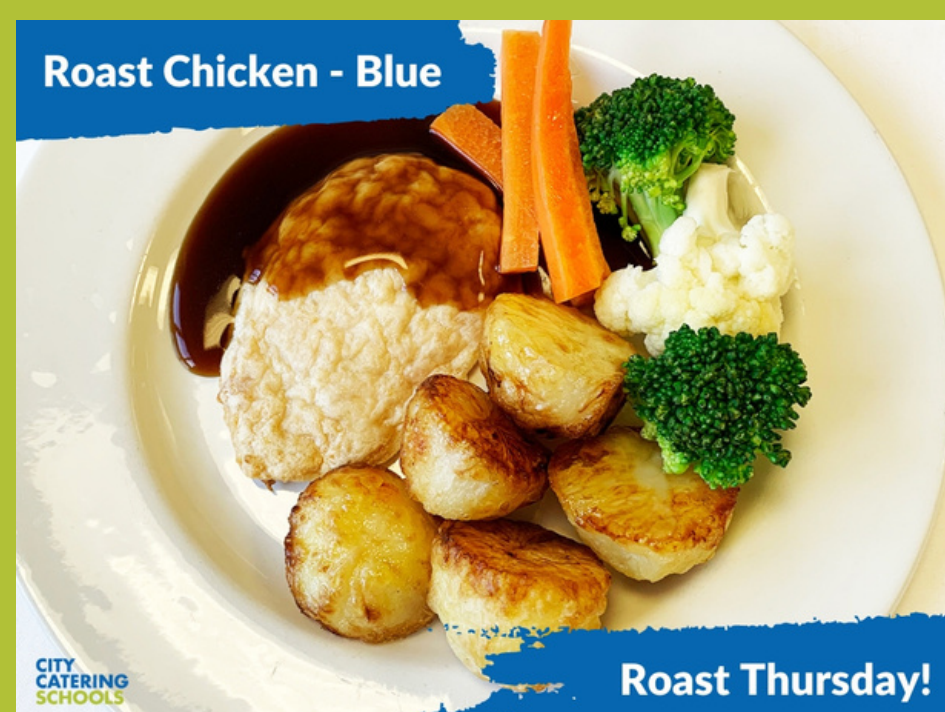

Week Two

3 Choice Menu

Summer 2024
School Menu
Options!

Week Starting: 22nd Apr | 13th May | 10th Jun | 1st Jul | 22nd Jul | 16th Sep | 7th Oct

Monday

Tuesday

Wednesday

Thursday

Friday