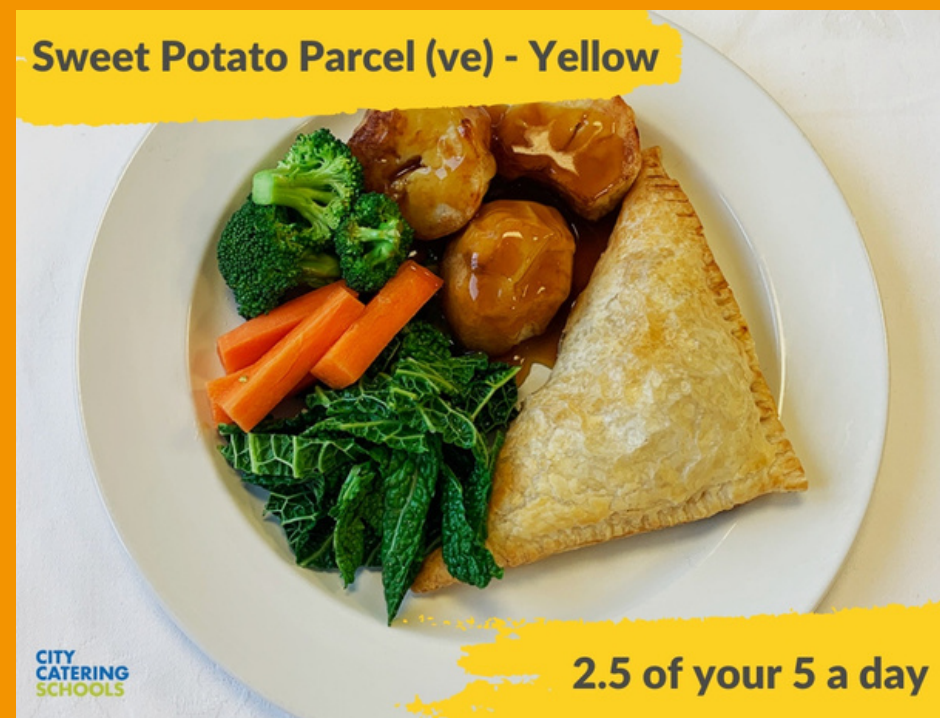

Week One

3 Choice Menu

Summer 2024
School Menu
Options!

Week Starting: 15th Apr | 6th May | 3rd Jun | 24th Jun | 15th Jul | 9th Sep | 30th Sep | 21st Oct

Monday

Tuesday

Wednesday

Thursday